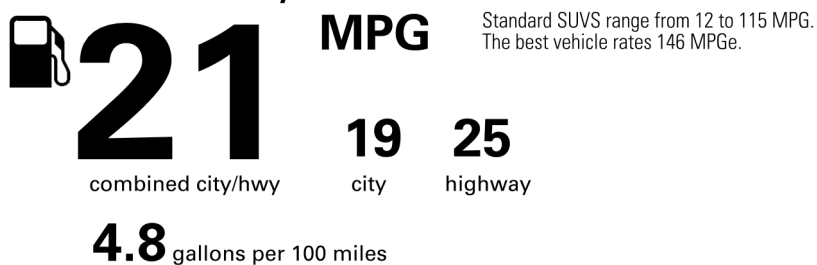

For Full Product Details, Please Visit Toyota.com/4Runner

Created on 2026-05-19 16:59:34 (UTC)

Full Tank of Gas

BASE MANUFACTURER'S SUGGESTED RETAIL PRICE \$43,870.00

OPTIONAL EQUIPMENT

FE	50 STATE EMISSIONS	
TH	Third Row Seating	770.00
3R.	Roof Rack- ARB Platform 3/4 Length	2,025.00
5A.	Cargo Cover- Retractable Black	135.00
63.	Floor Mats- All Weather- '4Runner'	248.00
MF.	Mudguards- Fr +Rr Molded Black '4Runner'	175.00
R5.	Cargo Tray- All Weather '4Runner'	140.00
R6.	Side Steps- Predator Drop Black	699.00
T4.	Badge Overlay- Front Emblem Black	65.00

EPA DOT Fuel Economy and Environment

Gasoline Vehicle

Fuel Economy

You spend \$3,250 more in fuel costs over 5 years compared to the average new vehicle.

Annual fuel cost

\$2,350

Fuel Economy & Greenhouse Gas Rating (tailpipe only) Smog Rating (tailpipe only)